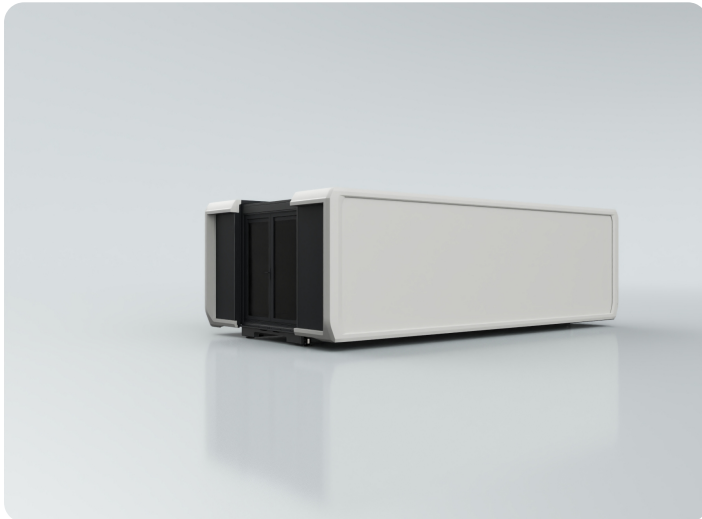

Pod 30ft

Expandable Pod 30ft
€ 150,000 Excl. VAT

www.expandable-trailers.com

Your configuration

PRODUCT AND SHAPE

Product

Pod 30ft

Shape

Edge shape

SIDES CONFIGURATION

Front left	Solid wall
Front middle	Double opening doors with glass
Front right	Solid wall
Left side	Solid wall
Right side	Solid wall
Rear left	Solid wall
Rear middle	Compact tech hub
Rear right	Solid wall
Toilet or cabinet	-
Roof terrace	-
Roof grid left	-
Roof grid right	-

Expandable Pod 30ft

Edge shape | L 9,56 x B 4,83 x H 3,00 (in meters)

COLORS

Main color

RAL9003 Signal white

Frame color

RAL7021 Black grey

COOLING AND HEATING